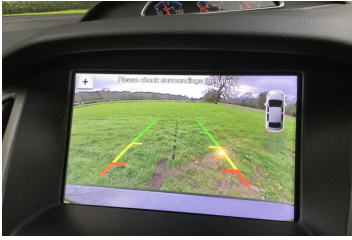

Features

At the time this vehicle was first registered, the standard UK technical specification for the model was: