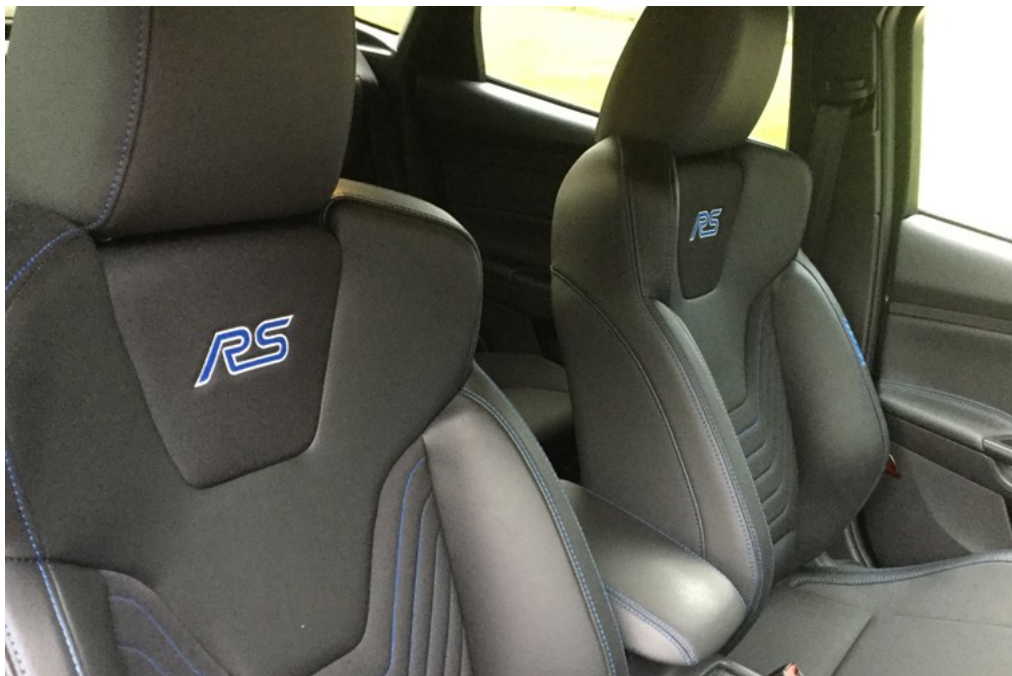

HENDY

PERFORMANCE