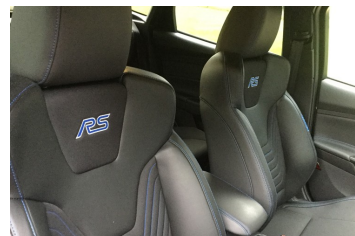

HENDY

PERFORMANCE

Focus RS (MK3) 2017 - £33,000

Engine Size	2.3 litres
No. of Doors	5
Colour	Magnetic
Mileage	5,329
Registered	2017
Interior	Part leather upholstery
Fuel Type	Petrol
Body Style	Hatchback
Transmission	Manual